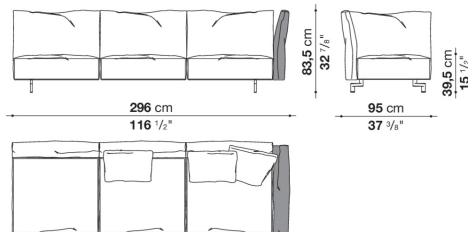

DM108D

DM202S

DM202D

DM296S

DM296D

DM108AS