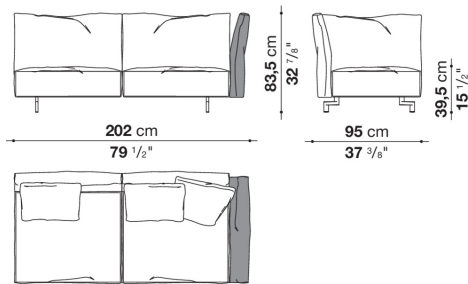

DM108D

DM202S

DM202D

DM296S

DM296D

DM108AS