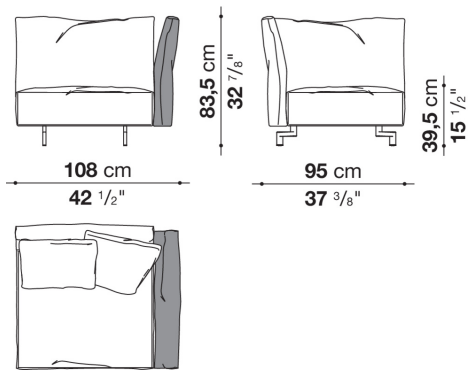

DM108D

DM202S

DM202D

DM296S

DM296D

DM108AS