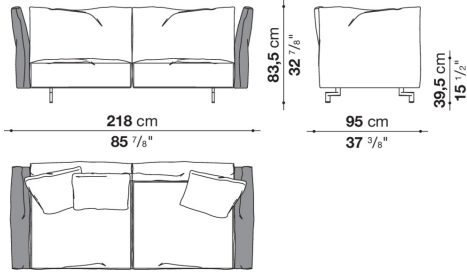

Technical drawings

DM218