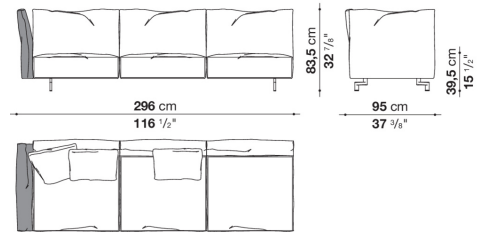

DM108D

DM202S

DM202D

DM296S

DM296D

DM108AS