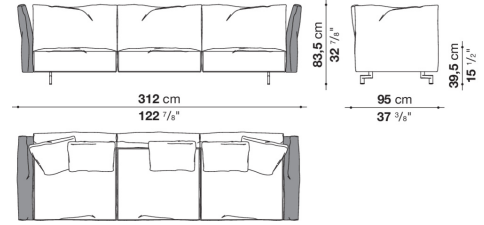

Technical drawings

DM312