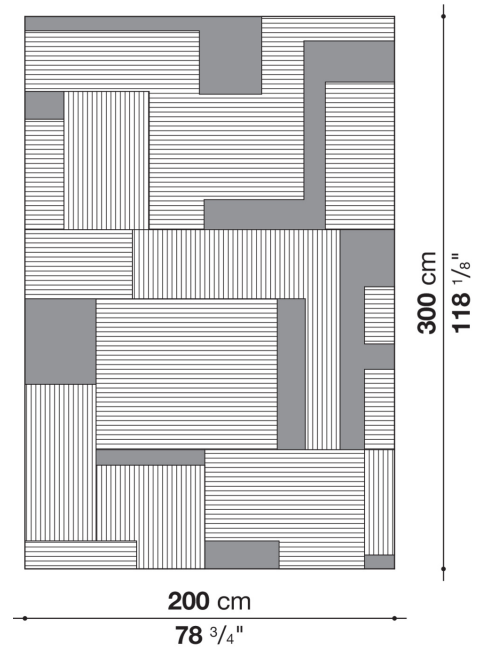

Caldes

COMPLEMENTS

2018

B&B Italia Cr&S

Description

Carpets in 80% Visrayon and 20% Botanical Silk available in nine colours. The range includes a round version, in one size or rectangular in three sizes, both of which can also be made to measure.

Technical information

Material

80% Visrayon and 20% Botanical Silk

Technical drawings

TCD1

TCD2

TCD3

TCD4