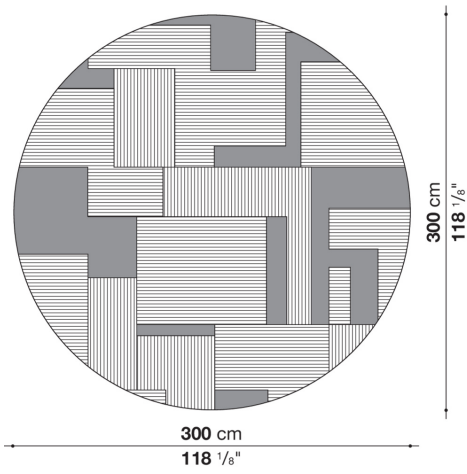

Caldes

COMPLEMENTS

2018

B&B Italia Cr&S

Description

Carpets in 80% Visrayon and 20% Botanical Silk available in nine colours. The range includes a round version, in one size or rectangular in three sizes, both of which can also be made to measure.

Technical information

Material

80% Visrayon and 20% Botanical Silk

Technical drawings

TCD1

TCD2

TCD3

TCD4