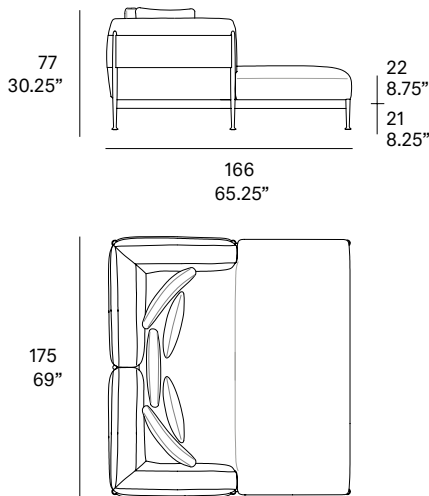

Shipment details

Qty	1 daybed (1 box)
Volume	2,62 m ³ / 92.5 ft ³
Gross weight	82 kg / 180 lb
Net weight (1 daybed)	67 kg / 147,7 lb
Box dimensions (approx.)	181 x 172 x 84 cm 71.25" x 67.75" x 33"
Item dimensions (width x depth x height)	175 x 166 x 77 cm 69" x 65.25" x 30.25"
COM (1, 40 - 1,50 m / 54"-59")	cushions: 6,7 m / 7.3 yd 3 back cushions: 1,8 m / 1.9 yd 2 loose cushions: 1 m / 1.1 yd