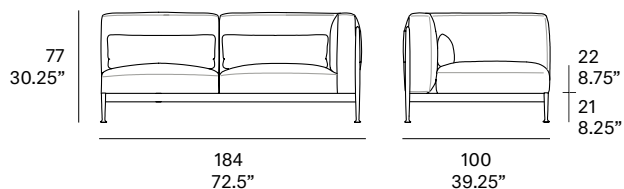

Awards

expormim

Expormim S.A.
Pol. Ind. Jaime I
46640 Moixent (Valencia) Spain
+34 962 295 144/5
export@expormim.com
www.expormim.com

Expormim USA LLC
(212) 204-8572
usa@expormim.com
www.expormim.com

1/6