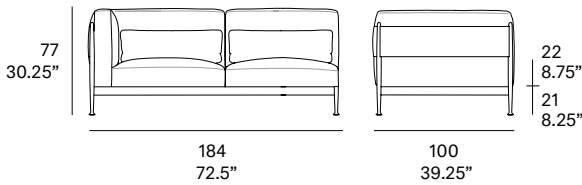

## Left side module / módulo lateral izq.

Ludovica + Roberto Palomba, 2022/2024

C070

Module with structure made of high resistance aluminum profile and legs of injected aluminum, finished with polyester powder. Belt made of Zander technical fabric or Premium Sunbrella Sling. Possibility of customization through a wide variety of technical fabrics completely suitable for outdoor use. 1 cushion 70x27 cm / 27.5"x10.75" + 1 cushion 77x27 cm / 30.25"x10.75" included

### Shipment details

Qty	1 module (1 box)
Volume	1,77 m3 / 62.5 ft3
Gross weight	59 kg / 130 lb
Net weight (1 armchair)	46 kg / 101.5 lb
Box dimensions (approx.)	192 x 107 x 86 cm 75.5 x 42.25" x 33.75"
Item dimensions (width x depth x height)	184 x 100 x 77 cm 72.5" x 39.25" x 30.25"
COM (1, 40 - 1,50 m / 54"-59")	cushions: 6,5 m / 7.2 yd 2 loose cushions: 1,2 m / 1.3 yd