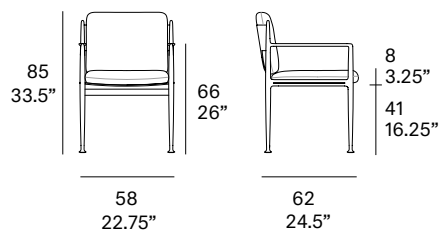

Shipment details

Qty	1 dining armchair (1 box)
Volume	0,40 m3 / 14 ft3
Gross weight	13,5 kg / 30 lb
Net weight (1 dining armchair)	10 kg / 22 lb
Box dimensions (approx.)	64 x 68 x 93 cm 25.25 x 26.75" x 36.5"
Item dimensions (width x depth x height)	58 x 62 x 85 cm 22.75" x 24.5" x 33.5"
COM	cushions: 1 m / 1.09 yd (1, 40 - 1,50 m / 54"-59")