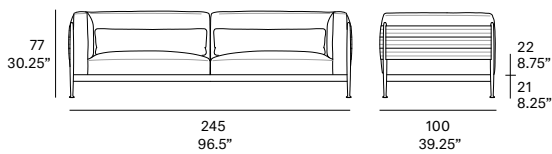

outdoor

Obi Sofa / sofá

Ludovica + Roberto Palomba, 2022/2025

C063 PB

Sofa with structure made of high resistance aluminum profile and legs of injected aluminum, finished with polyester powder. Premium Belt manufactured in textured polypropylene carefully sewn by hand. Possibility of customization through a wide variety of technical fabrics completely suitable for outdoor use. Removable upholstered cover. 2 cushions 90x27 cm/ 35.5"x10.75" included.

Shipment details

Qty	1 sofa (1 box)
Volume	2,35 m3 / 83 ft3
Gross weight	82 kg / 181 lb
Net weight	64 kg / 141 lb
Box dimensions (approx.)	252 x 107 x 87 cm 99.25 x 42.25" x 34.25"
Item dimensions (width x depth x height)	245 x 100 x 77 cm 96.5" x 39.25" x 30.25"
COM (1, 40 - 1,50 m / 54"-59")	cushions: 11 m / 12 yd 2 loose cushions: 1,2 m / 1.3 yd