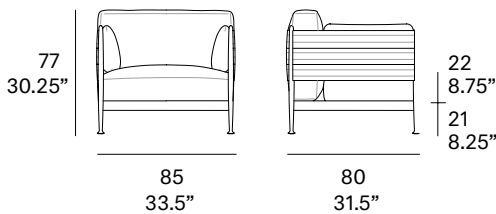

Shipment details

Qty	1 armchair (1 box)
Volume	0,67 m3 / 23.5 ft3
Gross weight	30 kg / 66 lb
Net weight (1 armchair)	22 kg / 48.5 lb
Box dimensions (approx.)	91 x 86 x 86 cm 33.75 x 33.75" x 33.75"
Item dimensions (width x depth x height)	85x 80 x 77 cm 33.5" x 31.5" x 30.25"
COM (1, 40 - 1,50 m / 54"-59")	cushions: 2,5 m / 2.8 yd 2 loose cushions: 1,2 m / 1.3 yd