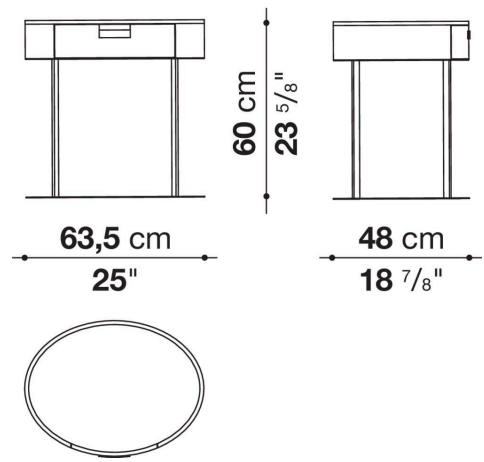

## Description

---

Perfect to be placed next to the bed, Amphora is presented in two versions: one has compact oval shape and holds two drawers of different sizes, the second one has a refined metal structure and hold one single drawer.

## Technical information

---

Frame and drawer  
solid wood, multi-layered panel, veneered wood particles panel  
Support frame (2424-2425)  
steel profiles  
Ferrules  
steel and plastic material

# Technical drawings

**2424**

**2425**

**2423**