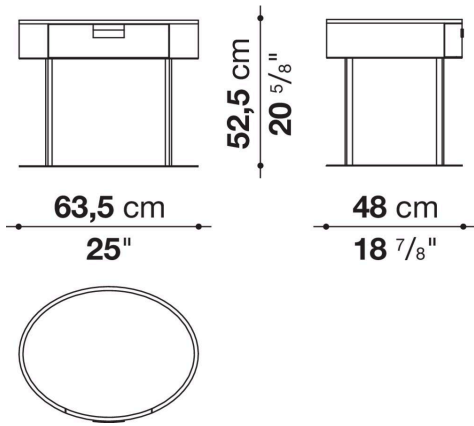

## Description

---

Perfect to be placed next to the bed, Amphora is presented in two versions: one has compact oval shape and holds two drawers of different sizes, the second one has a refined metal structure and hold one single drawer.

## Technical information

---

Frame and drawer  
solid wood, multi-layered panel, veneered wood particles panel  
Support frame (2424-2425)  
steel profiles  
Ferrules  
steel and plastic material

# Technical drawings

**2424**

**2425**

**2423**