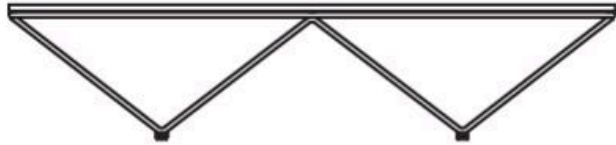

## Description

The Alanda coffee table, an iconic piece that ushered in the 1980s, is now revisited in homage to Paolo Piva, the great architect and designer. A highly successful classic and sought-after vintage furnishing complements, Alanda is one of the most typical design objects of a period with a wealth of strong, daring stylistic signs, often in a dialogue with architecture, reproducing its most attractive, characteristic elements in miniature. The Alanda's structure, serving as both pedestal and support, recalls a group of upturned pyramids, a geodetic frame that has always characterized it as if it was a magical object, entrapping and amplifying cosmic energy. [Alanda](#) '18 is offered in two sizes with structure in painted steel rod and glass top.

**Frame ferrules**

plastic material and felt

# TA120

27 cm  
10 5/8"

120 cm

47 1/4"

120 cm

47 1/4"