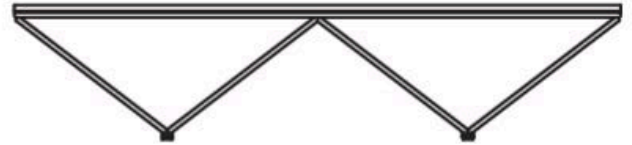

**Frame ferrules**

plastic material and felt

# TA120

27 cm  
10 5/8"

120 cm

47 1/4"

120 cm

47 1/4"