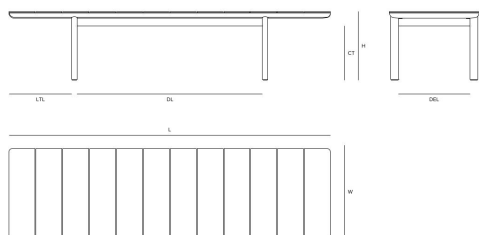

TECHNICAL DETAILS

Net weight 0.0 kg

SHIPPING

Box 1	354x100x10	0.35 m3	63.00 kg
Box 2	193x82x10	0.16 m3	25.00 kg
Box 3	193x82x10	0.16 m3	25.00 kg
Box 4	100x31x4	0.01 m3	8.00 kg
Box 5	100x31x4	0.01 m3	8.00 kg
Box 6	0x0x0	0.00 m3	0.00 kg

DIMENSIONS

Clearance under table (CT)	68.0 cm
Height (H)	75.0 cm
Distance between inner end legs (DEL)	78.0 cm
Distance between inner legs (DL)	202.0 cm
Length (L)	350.0 cm
Length from table end to leg (LTL)	68.0 cm
Width (W)	98.0 cm

FEATURES

- 10+2 seats
- assembly required

COLOUR OPTIONS FRAME

T-teak

COLOUR OPTIONS TABLE TOP

C15-sabbia

C80-scisto