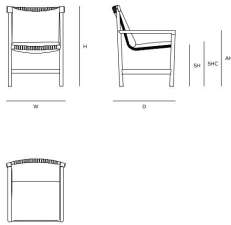

TECHNICAL DETAILS

Net weight 11.0 kg

SHIPPING

Box 1 67x63x88cm 0.4 m3 11.5 kg

FEATURES

- no assembly required

DIMENSIONS

Depth (D) 62.0 cm

Height (H) 84.0 cm

Seat height with cushion (SHC) 48.0 cm

Width (W) 61.0 cm

Armrest height (AH) 58.0 cm

Seat height without cushion (SH) 44.0 cm

COLOUR OPTIONS FRAME

T-teak

COLOUR OPTIONS WEAVE