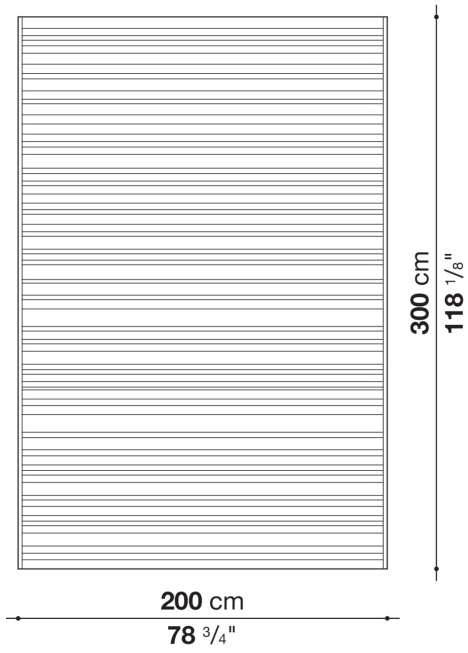

Twist

COMPLEMENTS

2018

B&B Italia Cr&S

Description

The Twist collection of carpets, designed as a leitmotif between the seats and furnishings, helps to create elegantly versatile outdoor environments through the availability of different hues and three standard sizes. Moreover, the carpets are made to measure. They are characterised by a braided structure made using 100% polyolefin carpet yarns, marked by permeability and breathability, which make the products entirely suitable for use outdoors. All the products are reversible.

Technical information

Material

100% polyolefin

Technical drawings

TW200

TW250

TW300

TW01