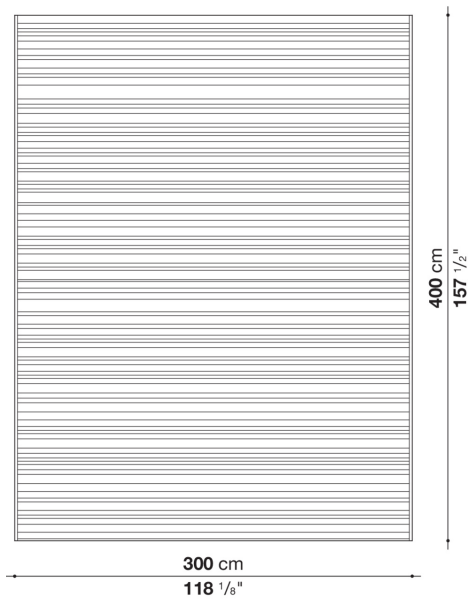

Technical information

Material

100% polyolefin

Technical drawings

TW200

TW250

TW300

TW01