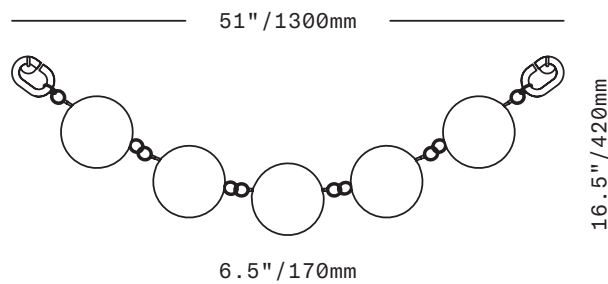

SkLO

Bead 5

WALLPIECE

Plum with armature in Brushed Brass finish

Decorative sculptural wallpieces of large handblown Czech glass “beads” strung on a handmade brass armature. Attaching to the wall at each end with custom hardware (included), the beads drape gracefully between.

All glass dimensions are approximate – handblown glass dimensions vary by nature and intent

Made in the Czech Republic

SC552 [---][--]

Bead 5 Wallpiece

Glass colors

- Alabaster [ALB]
- Plum [PLM]
- Smoke [SMK]