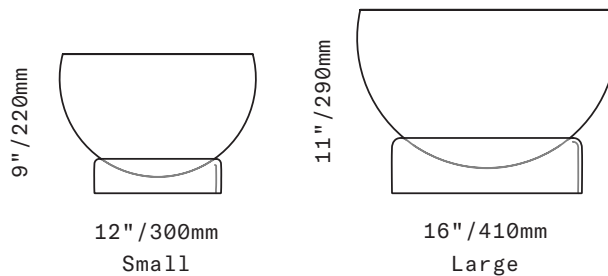

SKLO

View

BOWL

Back row from left: Large in Smoke, Plum, and Fuchsia
Front row from left: Small in Copper Ruby, Olivin, and Pine Tree Green

The View Bowl is created by combining two separate shapes while hot on the glass blower's pipe. The form of the bowl is pressed against a cylindrical base, the rounded surface of the bowl pushing into the space within the cylinder. The tops and bottoms are then cut and polished. Each View Bowl is made up of two transparent colors, one for the bowl and one for the base, creating a complex color relationship.

All glass dimensions are approximate – handblown glass dimensions vary by nature and intent

Made in the Czech Republic

BL731 [---] Small

BL732 [---] Large

- Copper Ruby [COP]
- Olivin [OLV]
- Pine Tree Green [TRQ]
- Fuchsia [FUS]
- Plum [PLM]
- Smoke [SMK]