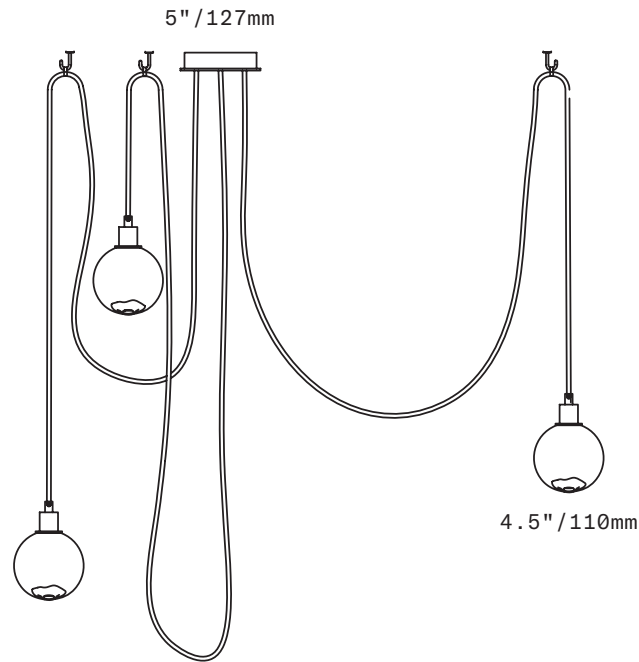

## Drape Hook 3

PENDANT

The Drape Hook 3 Pendant is a multi-pendant fixture featuring lit spheres of handblown Czech glass suspended from a single canopy and swagged to ceiling hooks (included). Each pendant is suspended on a fabric-wrapped electrical cord and features a 4.5"/110mm diameter spherical glass shade. The glass shades feature the signature SkLO double-dipped, fire-polished mouths which show where the glass is broken from the blower's pipe, making each unique. Cord lengths are field adjustable. Infinite compositions are possible.

UL listed suitable for dry and damp locations (US & Canada)

Sockets 120V G9 7W Max

LED bulbs included

Requires recessed electrical box for installation

Accommodates sloped ceilings

Standard cord length 72"/1800mm – field adjustable – longer lengths available at additional cost

All glass dimensions are approximate – handblown glass dimensions vary by nature and intent

Made in the Czech Republic

LT172 [---][--]

Drape Hook 3 Pendant

Glass colors

- Clear [CLR]
- New Blue [NBL]
- Olivin [OLV]
- Smoke [SMK]
- White [WHT]