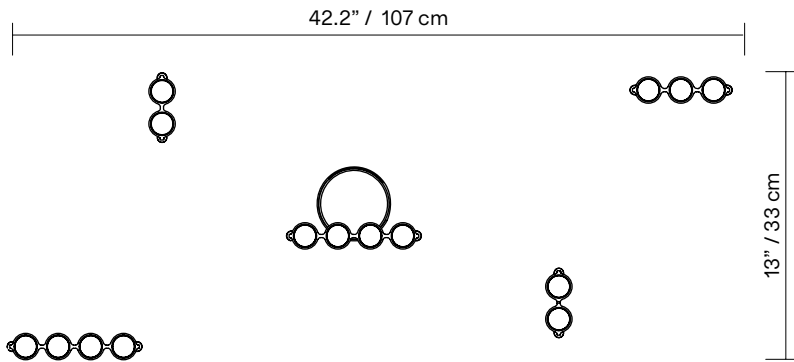

TYPE	Suspension
CONSTRUCTION	Powder coated, mirror polished or tumbled aluminum body Powder coated canopy Polycarbonate lens Polyurethane cord
SPECIFICATIONS	Power consumption: 44.5W Colour temperature: 3000K 2700K dim to warm 3000K to 2200K dim to warm 2700K to 2200K
CONTROL	120/277V on/off, 0-10V, or phase dimming (120V only) 220-240V: On/Off, Phase Dimming, DALI
CORD LENGTH	120" / 304 cm
STAINLESS STEEL CABLE	96" / 244 cm
WEIGHT	SIL2SB - 3.71 lbs / 1.4 Kg SIL2SC - 2.55 lbs / 0.9 Kg SIL3SD - 5.10 lbs / 2.3 Kg SIL4SA - 5.49 lbs / 2.3 Kg SIL4SE - 6.49 lbs / 2.7 Kg
CERTIFICATIONS	    IP20
WARRANTY	2 years

Spec Drawings

Suggested installation

*dimensions are approximate and may vary slightly

FINISH

CORD

MOUNTING

SM
Surface mounted

CONFIGURATION

LAMP ANATOMY

		Example	Fill with your selection
COLLECTION	SIL Silo	SIL	SIL
MODEL	14	14	14
BODIES	BG Textured beige BK Textured black WH Textured white MR Mirror polished aluminum TA Tumbled aluminum DP Wrinkled dusty pink TC Textured terracotta AU Textured aubergine OB Glossy oxblood MB Textured midnight blue CC Custom colour*	BG	
CORD	BK Black WH White CU Cumin	BK	
CANOPY AND ANCHORS	BK Textured black WH Textured white BG Textured beige DP Wrinkled dusty pink TC Textured terracotta AU Textured aubergine OB Glossy oxblood MB Textured midnight blue CC Custom colour*	BK	
MOUNTING	SM Surface mounted	SM	
COLOUR TEMPERATURE (CCT)	WL Warm light (2700K) NL Neutral light (3000K) D27 Dim to warm (2700K-2200K) D30 Dim to warm (3000K-2200K) CCT Other CCT available upon request**	WL	SM
DIMMING	ZT 0-10V (120VAC only) PH Phase dimming DA DALI (220-240VAC only)	ZT	
FULL SKU		SILO14BGBKBKSMWLZT	