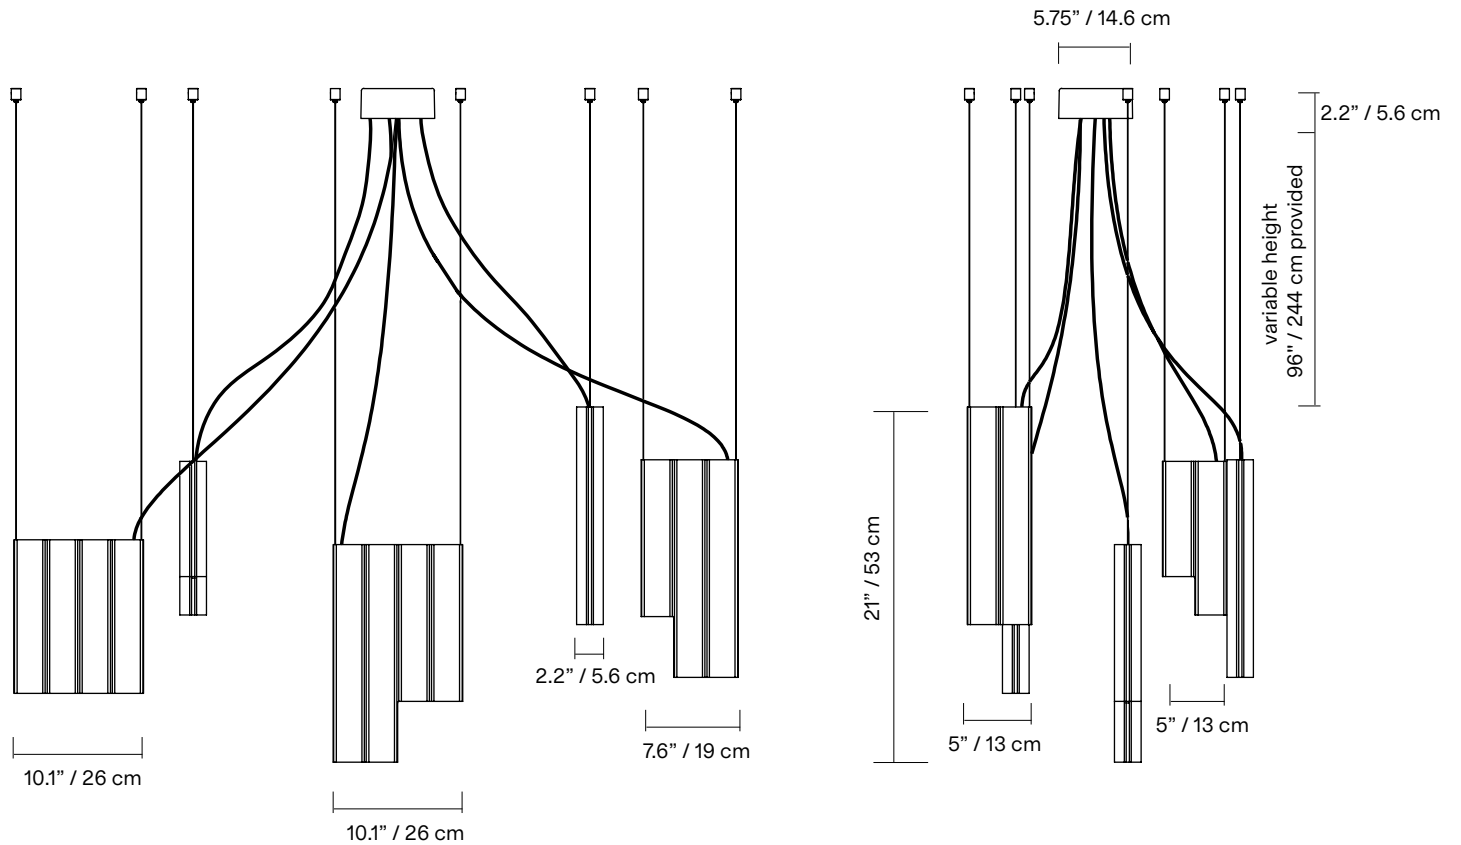

TYPE	Suspension
CONSTRUCTION	Powder coated, mirror polished or tumbled aluminum body Powder coated canopy Polycarbonate lens Polyurethane cord
SPECIFICATIONS	Power consumption: 44.5W Colour temperature: 3000K 2700K dim to warm 3000K to 2200K dim to warm 2700K to 2200K
CONTROL	120/277V on/off, 0-10V, or phase dimming (120V only) 220-240V: On/Off, Phase Dimming, DALI
CORD LENGTH	120" / 304 cm
STAINLESS STEEL CABLE	96" / 244 cm
WEIGHT	SIL2SB - 3.71 lbs / 1.4 Kg SIL2SC - 2.55 lbs / 0.9 Kg SIL3SD - 5.10 lbs / 2.3 Kg SIL4SA - 5.49 lbs / 2.3 Kg SIL4SE - 6.49 lbs / 2.7 Kg
CERTIFICATIONS	    IP20
WARRANTY	2 years

Spec Drawings

Suggested installation

*dimensions are approximate and may vary slightly

FINISH

CORD

MOUNTING

SM
Surface mounted

CONFIGURATION

LAMP ANATOMY

		Example	Fill with your selection
COLLECTION	SIL Silo	SIL	SIL
MODEL	14	14	14
BODIES	BG Textured beige BK Textured black WH Textured white MR Mirror polished aluminum TA Tumbled aluminum DP Wrinkled dusty pink TC Textured terracotta AU Textured aubergine OB Glossy oxblood MB Textured midnight blue CC Custom colour*	BG	
CORD	BK Black WH White CU Cumin	BK	
CANOPY AND ANCHORS	BK Textured black WH Textured white BG Textured beige DP Wrinkled dusty pink TC Textured terracotta AU Textured aubergine OB Glossy oxblood MB Textured midnight blue CC Custom colour*	BK	
MOUNTING	SM Surface mounted	SM	
COLOUR TEMPERATURE (CCT)	WL Warm light (2700K) NL Neutral light (3000K) D27 Dim to warm (2700K-2200K) D30 Dim to warm (3000K-2200K) CCT Other CCT available upon request**	WL	SM
DIMMING	ZT 0-10V (120VAC only) PH Phase dimming DA DALI (220-240VAC only)	ZT	
FULL SKU		SILO14BGBKBKSMWLZT	