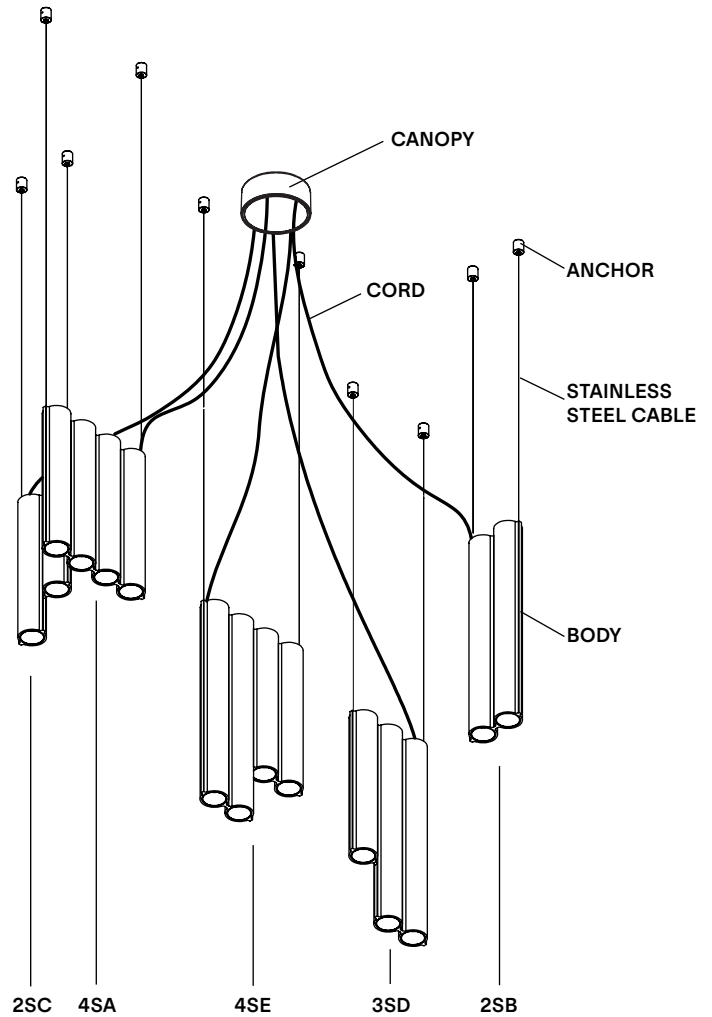

LAMP ANATOMY