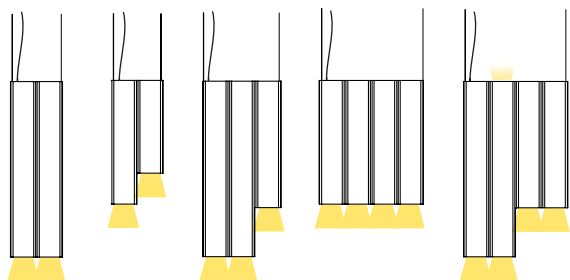

TYPE	Suspension
CONSTRUCTION	Powder coated, mirror polished or tumbled aluminum body Powder coated canopy Polycarbonate lens Polyurethane cord
SPECIFICATIONS	Power consumption: 44.5W Colour temperature: 3000K 2700K dim to warm 3000K to 2200K dim to warm 2700K to 2200K
CONTROL	120/277V on/off, 0-10V, or phase dimming (120V only) 220-240V: On/Off, Phase Dimming, DALI
CORD LENGTH	120" / 304 cm
STAINLESS STEEL CABLE	96" / 244 cm
WEIGHT	SIL2SB - 3.71 lbs / 1.4 Kg SIL2SC - 2.55 lbs / 0.9 Kg SIL3SD - 5.10 lbs / 2.3 Kg SIL4SA - 5.49 lbs / 2.3 Kg SIL4SE - 6.49 lbs / 2.7 Kg
CERTIFICATIONS	    IP20
WARRANTY	2 years

Spec Drawings

Suggested installation

*dimensions are approximate and may vary slightly

FINISH

CORD

MOUNTING

SM
Surface mounted

CONFIGURATION

LAMP ANATOMY

		Example	Fill with your selection
COLLECTION	SIL Silo	SIL	SIL
MODEL	14	14	14
BODIES	BG Textured beige BK Textured black WH Textured white MR Mirror polished aluminum TA Tumbled aluminum DP Wrinkled dusty pink TC Textured terracotta AU Textured aubergine OB Glossy oxblood MB Textured midnight blue CC Custom colour*	BG	
CORD	BK Black WH White CU Cumin	BK	
CANOPY AND ANCHORS	BK Textured black WH Textured white BG Textured beige DP Wrinkled dusty pink TC Textured terracotta AU Textured aubergine OB Glossy oxblood MB Textured midnight blue CC Custom colour*	BK	
MOUNTING	SM Surface mounted	SM	
COLOUR TEMPERATURE (CCT)	WL Warm light (2700K) NL Neutral light (3000K) D27 Dim to warm (2700K-2200K) D30 Dim to warm (3000K-2200K) CCT Other CCT available upon request**	WL	SM
DIMMING	ZT 0-10V (120VAC only) PH Phase dimming DA DALI (220-240VAC only)	ZT	
FULL SKU		SILO14BGBKBKSMWLZT	