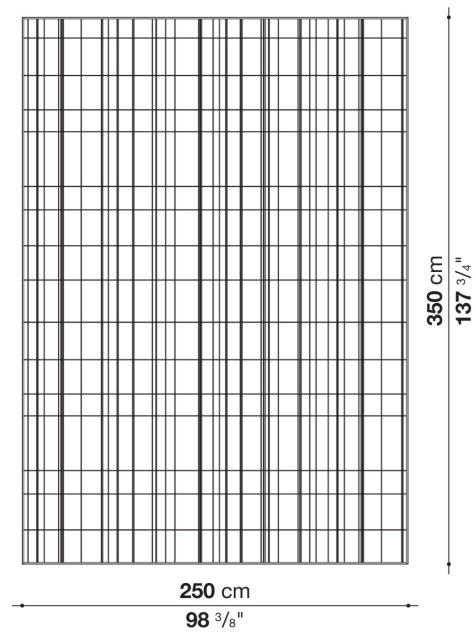

Technical information

Material

100% polypropylene

Technical drawings

TPI300R

TPI250VL

TPI200

TPI250