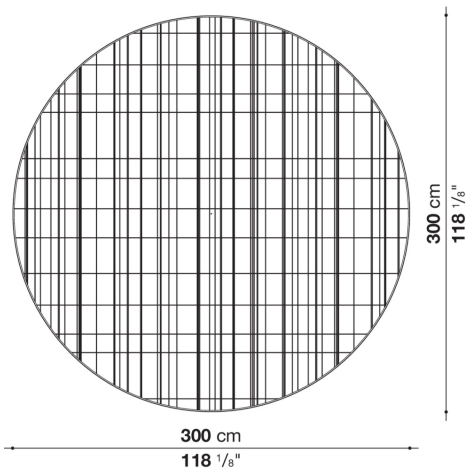

Piet

COMPLEMENTS

2021

B&B Italia Cr&S

Description

The Piet carpets collection, designed with a clear inspiration to Mondrian artworks, reach the harmony through the balance of important lines, colours and surfaces. Next to the three rectangular dimensions, the new round and oval shapes are added. Piet is realized with 100% polypropylene thread with important permeability and breathability features that make this product perfect for an outdoor location.

Technical information

Material

100% polypropylene

Technical drawings

TPI300R

TPI250VL

TPI200

TPI250