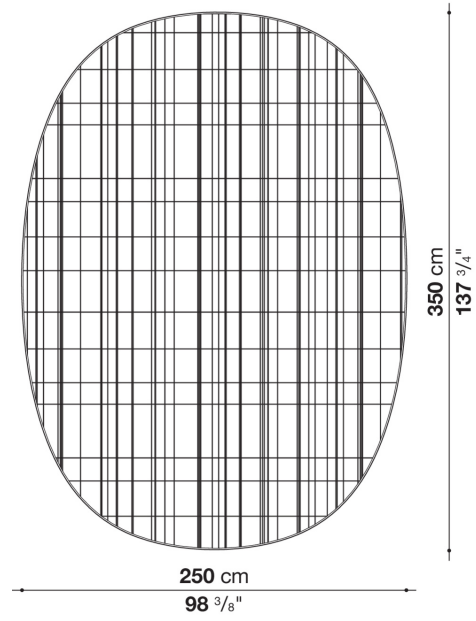

Technical information

Material

100% polypropylene

Technical drawings

TPI300R

TPI250VL

TPI200

TPI250