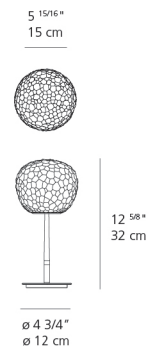

Meteorite 15 table with stem

1709115A

SPECIFICATIONS

Design By

Pio & Tito Toso

Collection

Design

Specifications

Lamp type	LED-T (Non Integrated) ONLY
Lamp	max 4W LED E12/G16.5
Lamp Included	No
Control type	On/Off (On Cord)
Input Voltage	120V
Power consumption	40W
Ballast	N/A

Colors & Finishes

White (Diffuser)

Chrome (Stem & Base)

Materials

- Diffuser in double layer artistic glass
- Body in technopolymer and steel
- Stem in metal

Features & Accessories

Dimensions

Packaging

1 Box

1 x 13-5/16" x 7-3/16" x 14" / 3.91 lbs - 33.5 cm x 18 cm x 35.5 cm / 1.775 kg

Light distribution

Diffused

Luminaire weight

3.12 lbs / 1.42 kg

Warranty