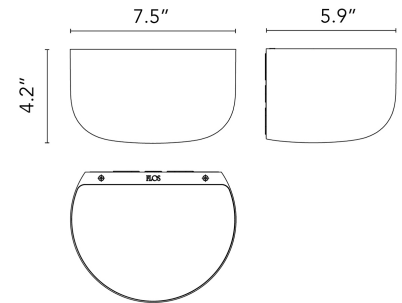

### Physical

---

Construction Material	Polycarbonate, Aluminum
Weight	2.7 lbs

---

 FU108014 Grey Blue

---

### Dimensional Image

---