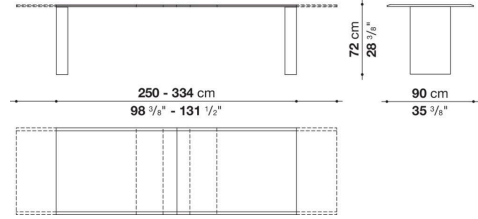

Technical drawings

TSE250A